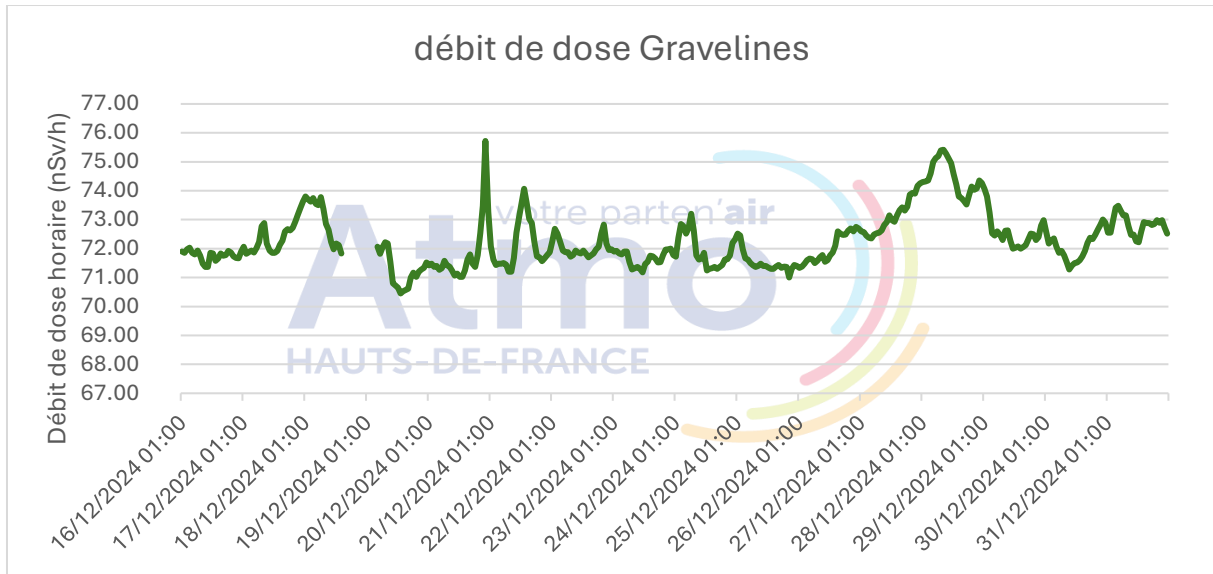

Période du 16 au 31 décembre 2024

Station de Malo-les-bains

Moyennes journalières du rayonnement gamma à Malo-les-bains

nSv/h	16/12/2024	17/12/2024	18/12/2024	19/12/2024	20/12/2024	21/12/2024	22/12/2024	23/12/2024	24/12/2024	25/12/2024	26/12/2024	27/12/2024	28/12/2024	29/12/2024	30/12/2024	31/12/2024
01:00	75.10	75.37	75.23		75.04	76.95	75.10	74.95	75.68	75.12	74.85	76.20	77.68	78.05	74.87	75.80
02:00	74.47	75.22	75.02		74.35	75.33	75.87	75.02	75.72	74.88	74.70	75.67	77.80	78.03	75.37	75.72
03:00	74.77	74.92	74.72		75.00	74.88	76.05	74.98	75.88	75.80	74.97	75.60	77.80	77.50	75.03	75.78
04:00	74.27	74.53	75.15		75.17	75.78	75.37	74.63	75.50	75.80	75.08	75.52	78.18	77.03	75.00	76.30
05:00	74.45	75.20	76.07	74.84	74.88	75.92	74.33	74.82	75.50	75.33	74.67	75.95	78.17	76.48	75.23	76.92
06:00	74.97		76.02	75.25	75.08	75.43	74.48	75.30	75.95	75.35	74.48	76.05	77.90	76.43	75.42	76.93
07:00	75.00	75.24	76.35	75.77	75.27	74.65	75.17	75.20	75.60	75.12	74.82	75.53	77.88	76.92	75.27	76.40
08:00	74.68	75.42	75.68	76.68	74.88	74.55	75.25	75.02	75.53	74.73	75.58	75.47	78.40	77.07	75.00	76.20
09:00	74.65	75.98	75.20	76.77	74.55	75.17	74.75	75.30	75.42	75.00	75.77	75.63	78.30	76.88	75.02	75.93
10:00	74.47	75.67	74.90	76.37	74.50	75.60	74.70	75.13	75.02	75.03	75.50	76.03	78.00	75.95	74.88	76.27
11:00	74.10	75.28	74.10	75.47	74.52	75.78	75.37	75.47	75.45	74.87	75.35	76.10	78.65	75.07	75.33	76.23
12:00	74.78	75.42	74.50	75.00	75.00	76.38	75.23	74.62	75.35	74.73	75.27	76.27	78.70	74.45	75.52	76.08
13:00	75.18	75.37	74.72	74.95	74.82	76.42	75.20	74.13	75.15	74.80	75.77	76.13	78.22	74.73	75.50	76.18
14:00		75.25	74.57	75.18	74.02	78.05	75.25	74.58	75.13	74.38	75.82	76.43	77.40	74.87	75.67	76.37
15:00	75.32	75.50	75.20	75.20	74.07	78.45	75.22	75.18	75.33	74.63	75.93	76.50	77.70	74.80	75.28	76.38
16:00	75.30	75.70	74.75	74.83	74.33	78.48	74.80	75.07	74.30	74.03	76.03	76.52	77.92	75.42	75.47	76.18
17:00	75.43	75.58	74.38	74.27	75.03	78.13	74.55	75.43	74.12	74.13	76.63	76.22	77.47	75.70	75.43	76.45
18:00	74.68	75.78	74.10	74.40	75.38	76.85	74.33	75.27	74.52	74.55	76.07	76.38	77.67	75.42	75.25	76.50
19:00	74.77	75.57	74.33	74.83	74.92	75.03	74.90	74.98	74.80	74.87	75.80	76.50	77.42	75.63	75.38	75.95
20:00	75.67	75.88	75.08	75.00	74.78	74.62	75.60	74.30	74.78		76.00	77.45	77.35	75.67	75.60	75.82
21:00	75.40	76.52	75.43	75.08	75.92	75.17	76.60	74.18	75.25	75.73	76.13	77.08	77.32	75.82	75.13	75.65
22:00	75.05	76.57	75.23	75.00	76.37	75.82	76.40	74.78	75.22	75.00	75.85	77.12	77.15	75.45	75.15	75.65
23:00	75.18	75.57	74.72	74.52	77.47	75.45	75.98	75.07	75.18	74.42	75.80	77.85	77.38	75.27	75.67	76.00
00:00	75.50	76.38	75.57	74.90	78.97	75.07	75.72	75.50	75.33	74.82	75.98	77.82	77.77	75.10	76.13	75.62