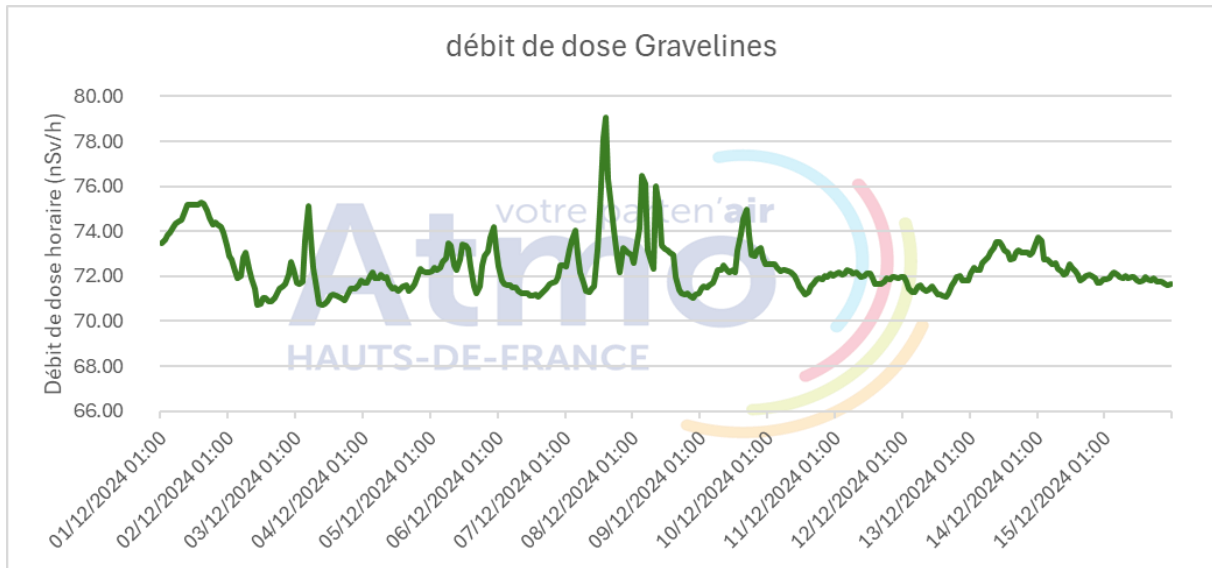

Moyennes journalières du rayonnement gamma à Gravelines

nSv/h	01/12/2024	02/12/2024	03/12/2024	04/12/2024	05/12/2024	06/12/2024	07/12/2024	08/12/2024	09/12/2024	10/12/2024	11/12/2024	12/12/2024	13/12/2024	14/12/2024	15/12/2024
01:00	73.45	72.90	71.70	71.72	72.25	72.42	72.43	72.60	71.45	72.52	72.12	71.98	72.12	73.73	71.88
02:00	73.63	72.75	71.65	71.73	72.37	71.80	73.20	73.50	71.57	72.53	72.17	71.77	72.40	73.57	71.90
03:00	73.83	72.23	71.77	72.00	72.27	71.68	73.62	74.12	71.52	72.52	72.07	71.45	72.27	72.75	72.07
04:00	73.93	71.92	73.60	72.17	72.37	71.62	74.02	76.50	71.62	72.37	72.13	71.27	72.28	72.76	72.18
05:00	74.22	72.03	75.13	71.92	72.62	71.58	72.95	76.10	71.72	72.20	72.30	71.27	72.57	72.62	72.05
06:00	74.35	72.83	73.67	71.90	72.80	71.48	72.15	73.17	71.95	72.30	72.23	71.55	72.68	72.53	71.98
07:00	74.45	73.03	72.38	72.05	73.48	71.50	71.73	72.65	72.27	72.28	72.10	71.62	72.87	72.57	71.92
08:00	74.53	72.35	71.43	71.92	73.35	71.37	71.33	72.33	72.30	72.22	72.15	71.47	73.07	72.32	72.00
09:00	74.75	71.92	70.80	71.98	72.47	71.22	71.27	76.00	72.47	72.18	72.05	71.33	73.27	72.23	71.93
10:00	75.17	71.47	70.73	71.63	72.27	71.22	71.45	75.00	72.28	72.02	71.98	71.40	73.50	72.08	71.98
11:00	75.18	70.73	70.80	71.43	72.72	71.23	71.53	73.37	72.18	71.82	72.02	71.53	73.50	72.12	71.95
12:00	75.20	70.78	70.90	71.48	73.43	71.12	73.23	73.20	72.30	71.55	72.10	71.38	73.35	72.53	71.82
13:00	75.20	71.02	71.12	71.37	73.38	71.15	74.95	73.17	72.17	71.35	72.10	71.17	73.18	72.38	71.77
14:00	75.17	71.03	71.20	71.43	73.20	71.18	78.20	73.07	73.15	71.20	71.90	71.18	73.08	72.20	71.82
15:00	75.27	70.90	71.13	71.55	72.43	71.10	79.07	72.97	73.87	71.27	71.63	71.15	72.75	72.07	71.97
16:00	75.25	70.90	71.08	71.60	71.53	71.22	76.32	71.97	74.58	71.57	71.63	71.10	72.82	71.83	71.88
17:00	74.93	71.03	71.02	71.37	71.23	71.32	74.97	71.40	74.95	71.68	71.68	71.25	73.03	71.93	71.80
18:00	74.60	71.25	70.92	71.52	71.57	71.47	74.05	71.25	73.85	71.85	71.77	71.58	73.15	72.00	71.90
19:00	74.32	71.43	71.15	71.67	72.47	71.65	72.78	71.20	72.93	71.92	71.90	71.75	73.05	72.07	71.78
20:00	74.38	71.57	71.47	72.07	72.90	71.70	72.17	71.23	72.90	71.88	71.87	71.97	73.07	72.02	71.77
21:00	74.30	71.65	71.43	72.35	73.12	71.78	73.27	71.12	73.15	72.02	71.95	72.03	73.07	71.92	71.77
22:00	74.18	72.05	71.47	72.23	73.73	71.95	73.18	71.05	73.25	71.97	71.95	71.83	72.93	71.72	71.65
23:00	73.92	72.62	71.62	72.18	74.18	72.50	73.05	71.18	72.80	72.10	71.90	71.83	73.08	71.70	71.62
00:00	73.35	72.32	71.80	72.17	73.22	72.48	72.97	71.25	72.53	72.03	71.97	71.83	73.47	71.85	71.67