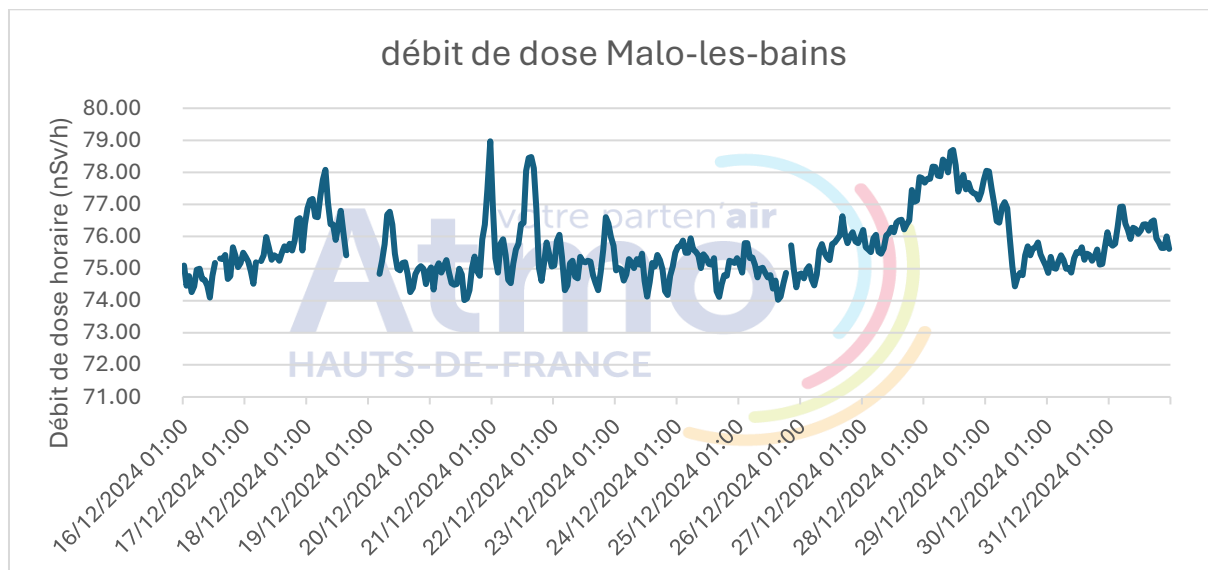

Période du 16 au 31 décembre 2024

Station de Malo-les-bains

Moyennes journalières du rayonnement gamma à Malo-les-bains

nSv/h	16/12/2024	17/12/2024	18/12/2024	19/12/2024	20/12/2024	21/12/2024	22/12/2024	23/12/2024	24/12/2024	25/12/2024	26/12/2024	27/12/2024	28/12/2024	29/12/2024	30/12/2024	31/12/2024
01:00	75.10	75.37	75.23		75.04	76.95	75.10	74.95	75.68	75.12	74.85	76.20	77.68	78.05	74.87	75.80
02:00	74.47	75.22	75.02		74.35	75.33	75.87	75.02	75.72	74.88	74.70	75.67	77.80	78.03	75.37	75.72
03:00	74.77	74.92	74.72		75.00	74.88	76.05	74.98	75.88	75.80	74.97	75.60	77.80	77.50	75.03	75.78
04:00	74.27	74.53	75.15		75.17	75.78	75.37	74.63	75.50	75.80	75.08	75.52	78.18	77.03	75.00	76.30
05:00	74.45	75.20	76.07	74.84	74.88	75.92	74.33	74.82	75.50	75.33	74.67	75.95	78.17	76.48	75.23	76.92
06:00	74.97		76.02	75.25	75.08	75.43	74.48	75.30	75.95	75.35	74.48	76.05	77.90	76.43	75.42	76.93
07:00	75.00	75.24	76.35	75.77	75.27	74.65	75.17	75.20	75.60	75.12	74.82	75.53	77.88	76.92	75.27	76.40
08:00	74.68	75.42	75.68	76.68	74.88	74.55	75.25	75.02	75.53	74.73	75.58	75.47	78.40	77.07	75.00	76.20
09:00	74.65	75.98	75.20	76.77	74.55	75.17	74.75	75.30	75.42	75.00	75.77	75.63	78.30	76.88	75.02	75.93
10:00	74.47	75.67	74.90	76.37	74.50	75.60	74.70	75.13	75.02	75.03	75.50	76.03	78.00	75.95	74.88	76.27
11:00	74.10	75.28	74.10	75.47	74.52	75.78	75.37	75.47	75.45	74.87	75.35	76.10	78.65	75.07	75.33	76.23
12:00	74.78	75.42	74.50	75.00	75.00	76.38	75.23	74.62	75.35	74.73	75.27	76.27	78.70	74.45	75.52	76.08
13:00	75.18	75.37	74.72	74.95	74.82	76.42	75.20	74.13	75.15	74.80	75.77	76.13	78.22	74.73	75.50	76.18
14:00		75.25	74.57	75.18	74.02	78.05	75.25	74.58	75.13	74.38	75.82	76.43	77.40	74.87	75.67	76.37
15:00	75.32	75.50	75.20	75.20	74.07	78.45	75.22	75.18	75.33	74.63	75.93	76.50	77.70	74.80	75.28	76.38
16:00	75.30	75.70	74.75	74.83	74.33	78.48	74.80	75.07	74.30	74.03	76.03	76.52	77.92	75.42	75.47	76.18
17:00	75.43	75.58	74.38	74.27	75.03	78.13	74.55	75.43	74.12	74.13	76.63	76.22	77.47	75.70	75.43	76.45
18:00	74.68	75.78	74.10	74.40	75.38	76.85	74.33	75.27	74.52	74.55	76.07	76.38	77.67	75.42	75.25	76.50
19:00	74.77	75.57	74.33	74.83	74.92	75.03	74.90	74.98	74.80	74.87	75.80	76.50	77.42	75.63	75.38	75.95
20:00	75.67	75.88	75.08	75.00	74.78	74.62	75.60	74.30	74.78		76.00	77.45	77.35	75.67	75.60	75.82
21:00	75.40	76.52	75.43	75.08	75.92	75.17	76.60	74.18	75.25	75.73	76.13	77.08	77.32	75.82	75.13	75.65
22:00	75.05	76.57	75.23	75.00	76.37	75.82	76.40	74.78	75.22	75.00	75.85	77.12	77.15	75.45	75.15	75.65
23:00	75.18	75.57	74.72	74.52	77.47	75.45	75.98	75.07	75.18	74.42	75.80	77.85	77.38	75.27	75.67	76.00
00:00	75.50	76.38	75.57	74.90	78.97	75.07	75.72	75.50	75.33	74.82	75.98	77.82	77.77	75.10	76.13	75.62