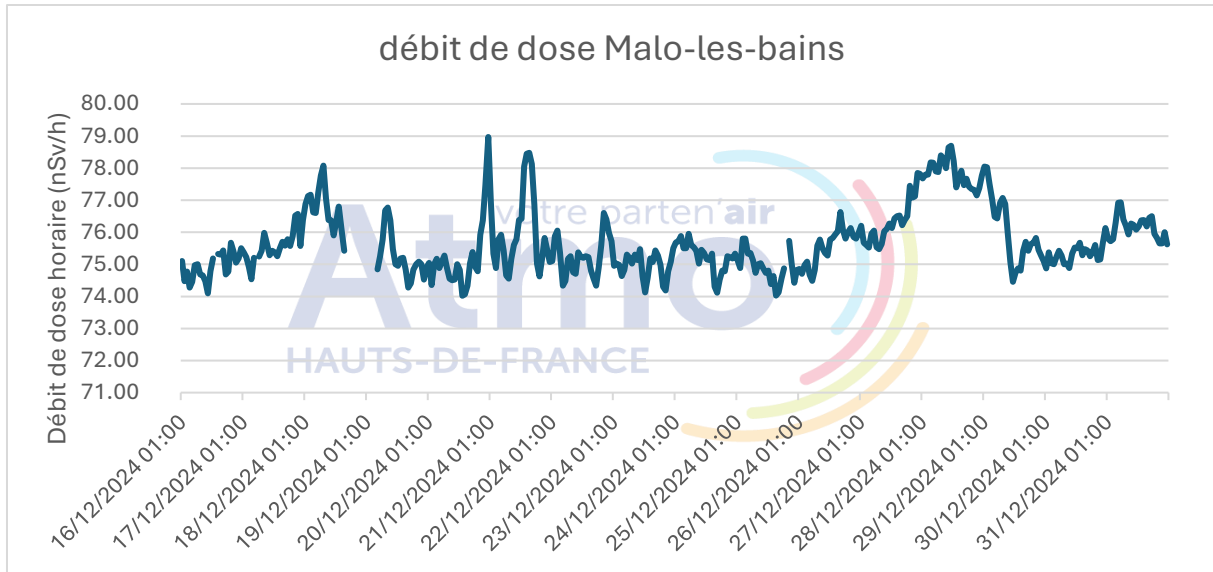

Période du 16 au 31 décembre 2024

Station de Malo-les-bains

Moyennes journalières du rayonnement gamma à Malo-les-bains

nSv/h	16/12/2024	17/12/2024	18/12/2024	19/12/2024	20/12/2024	21/12/2024	22/12/2024	23/12/2024	24/12/2024	25/12/2024	26/12/2024	27/12/2024	28/12/2024	29/12/2024	30/12/2024	31/12/2024
01:00	75.10	75.37	75.23		75.04	76.95	75.10	74.95	75.68	75.12	74.85	76.20	77.68	78.05	74.87	75.80
02:00	74.47	75.22	75.02		74.35	75.33	75.87	75.02	75.72	74.88	74.70	75.67	77.80	78.03	75.37	75.72
03:00	74.77	74.92	74.72		75.00	74.88	76.05	74.98	75.88	75.80	74.97	75.60	77.80	77.50	75.03	75.78
04:00	74.27	74.53	75.15		75.17	75.78	75.37	74.63	75.50	75.80	75.08	75.52	78.18	77.03	75.00	76.30
05:00	74.45	75.20	76.07	74.84	74.88	75.92	74.33	74.82	75.50	75.33	74.67	75.95	78.17	76.48	75.23	76.92
06:00	74.97		76.02	75.25	75.08	75.43	74.48	75.30	75.95	75.35	74.48	76.05	77.90	76.43	75.42	76.93
07:00	75.00	75.24	76.35	75.77	75.27	74.65	75.17	75.20	75.60	75.12	74.82	75.53	77.88	76.92	75.27	76.40
08:00	74.68	75.42	75.68	76.68	74.88	74.55	75.25	75.02	75.53	74.73	75.58	75.47	78.40	77.07	75.00	76.20
09:00	74.65	75.98	75.20	76.77	74.55	75.17	74.75	75.30	75.42	75.00	75.77	75.63	78.30	76.88	75.02	75.93
10:00	74.47	75.67	74.90	76.37	74.50	75.60	74.70	75.13	75.02	75.03	75.50	76.03	78.00	75.95	74.88	76.27
11:00	74.10	75.28	74.10	75.47	74.52	75.78	75.37	75.47	75.45	74.87	75.35	76.10	78.65	75.07	75.33	76.23
12:00	74.78	75.42	74.50	75.00	75.00	76.38	75.23	74.62	75.35	74.73	75.27	76.27	78.70	74.45	75.52	76.08
13:00	75.18	75.37	74.72	74.95	74.82	76.42	75.20	74.13	75.15	74.80	75.77	76.13	78.22	74.73	75.50	76.18
14:00		75.25	74.57	75.18	74.02	78.05	75.25	74.58	75.13	74.38	75.82	76.43	77.40	74.87	75.67	76.37
15:00	75.32	75.50	75.20	75.20	74.07	78.45	75.22	75.18	75.33	74.63	75.93	76.50	77.70	74.80	75.28	76.38
16:00	75.30	75.70	74.75	74.83	74.33	78.48	74.80	75.07	74.30	74.03	76.03	76.52	77.92	75.42	75.47	76.18
17:00	75.43	75.58	74.38	74.27	75.03	78.13	74.55	75.43	74.12	74.13	76.63	76.22	77.47	75.70	75.43	76.45
18:00	74.68	75.78	74.10	74.40	75.38	76.85	74.33	75.27	74.52	74.55	76.07	76.38	77.67	75.42	75.25	76.50
19:00	74.77	75.57	74.33	74.83	74.92	75.03	74.90	74.98	74.80	74.87	75.80	76.50	77.42	75.63	75.38	75.95
20:00	75.67	75.88	75.08	75.00	74.78	74.62	75.60	74.30	74.78		76.00	77.45	77.35	75.67	75.60	75.82
21:00	75.40	76.52	75.43	75.08	75.92	75.17	76.60	74.18	75.25	75.73	76.13	77.08	77.32	75.82	75.13	75.65
22:00	75.05	76.57	75.23	75.00	76.37	75.82	76.40	74.78	75.22	75.00	75.85	77.12	77.15	75.45	75.15	75.65
23:00	75.18	75.57	74.72	74.52	77.47	75.45	75.98	75.07	75.18	74.42	75.80	77.85	77.38	75.27	75.67	76.00
00:00	75.50	76.38	75.57	74.90	78.97	75.07	75.72	75.50	75.33	74.82	75.98	77.82	77.77	75.10	76.13	75.62