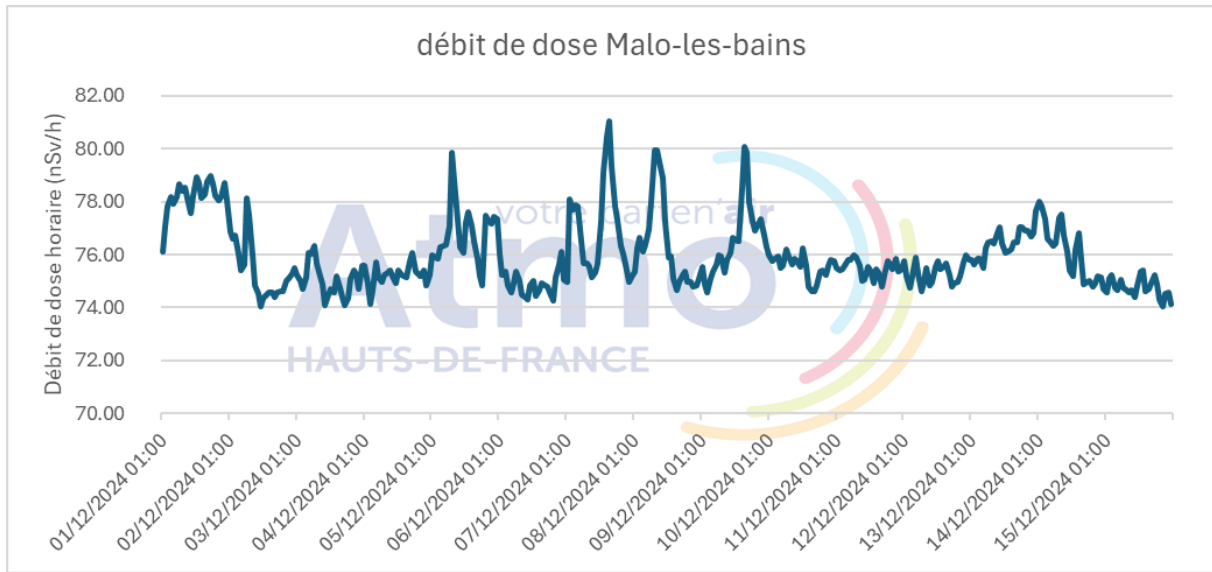

Période du 1 au 15 décembre 2024

Station de Malo-les-bains

Moyennes journalières du rayonnement gamma à Malo-les-bains

nSv/h	01/12/2024	02/12/2024	03/12/2024	04/12/2024	05/12/2024	06/12/2024	07/12/2024	08/12/2024	09/12/2024	10/12/2024	11/12/2024	12/12/2024	13/12/2024	14/12/2024	15/12/2024
01:00	76.13	76.87	75.23	75.60	75.98	76.02	74.98	75.37	75.55	76.00	75.48	75.77	75.80	78.00	74.57
02:00	77.08	76.60	75.02	74.87	75.92	75.22	78.08	76.25	74.90	75.75	75.40	75.17	75.63	77.83	75.12
03:00	77.82	76.72	74.72	74.13	75.87	75.37	77.70	76.65	74.55	75.83	75.45	74.75	75.85	77.33	75.22
04:00	78.20	76.03	75.15	74.67	76.27	74.82	77.88	76.13	75.08	75.93	75.60	75.18	75.87	76.60	74.73
05:00	77.92	75.43	76.07	75.72	76.35	74.55	77.82	76.37	75.38	75.50	75.80	75.90	75.50	76.53	74.65
06:00	78.17	75.63	76.02	75.13	76.38	74.93	76.53	76.95	75.65	75.60	75.82	75.27	76.23	76.35	75.05
07:00	78.68	78.15	76.35	74.95	77.08	75.37	75.67	78.02	75.97	76.18	75.97	74.60	76.47	76.42	74.77
08:00	78.42	77.47	75.68	75.23	79.87	75.03	75.68	79.93	75.93	75.95	75.90	74.98	76.50	77.37	74.65
09:00	78.53	76.00	75.20	75.33	78.78	74.50	75.53	79.93	75.32	75.63	75.57	75.50	76.43	77.52	74.57
10:00	78.15	74.85	74.90	75.42	77.32	74.40	75.15	79.52	75.80	75.87	75.00	74.83	76.80	76.73	74.65
11:00	77.57	74.52	74.10	75.20	76.30	74.30	75.33	78.87	76.08	75.78	75.05	74.95	77.05	76.12	74.38
12:00	78.23	74.03	74.50	74.92	76.07	74.85	75.67	77.22	76.63	75.55	75.55	75.53	76.43	75.42	74.82
13:00	78.92	74.33	74.72	75.40	77.23	75.03	77.28	75.90	76.57	76.25	75.43	75.77	76.08	75.20	75.37
14:00	78.70	74.47	74.57	75.23	77.62	74.43	79.10	75.92	76.52	75.57	74.93	75.45	76.10	76.18	75.40
15:00	78.13	74.55	75.20	75.20	77.08	74.65	80.48	75.10	77.80	74.78	75.47	75.53	76.18	76.83	74.63
16:00	78.28	74.57	74.75	75.13	76.50	74.93	81.07	74.68	80.10	74.60	75.30	75.67	76.47	75.82	74.72
17:00	78.75	74.38	74.38	75.75	75.85	74.83	79.35	74.95	79.87	74.60	74.78	75.22	76.48	74.87	74.93
18:00	78.97	74.58	74.10	76.08	75.17	74.78	77.83	75.23	77.95	74.85	75.22	74.80	77.02	74.97	75.25
19:00	78.65	74.60	74.33	75.37	74.83	74.58	77.32	75.35	77.25	75.37	75.77	74.93	77.03	75.02	74.90
20:00	78.25	74.62	75.08	75.28	77.47	74.27	76.33	74.97	76.90	75.40	75.63	74.97	76.92	74.80	74.32
21:00	78.07	75.03	75.43	75.20	77.30	75.13	76.03	74.97	77.15	75.25	75.45	75.17	76.92	74.92	74.03
22:00	78.20	75.10	75.23	75.40	77.18	75.65	75.62	74.80	77.35	75.58	75.83	75.70	76.67	75.20	74.52
23:00	78.72	75.28	74.72	74.82	77.43	76.12	74.97	74.85	76.72	75.80	75.38	75.98	76.82	75.13	74.55
00:00	78.05	75.50	75.57	75.23	77.33	75.07	75.13	75.10	76.30	75.77	75.47	75.82	77.67	74.72	74.12