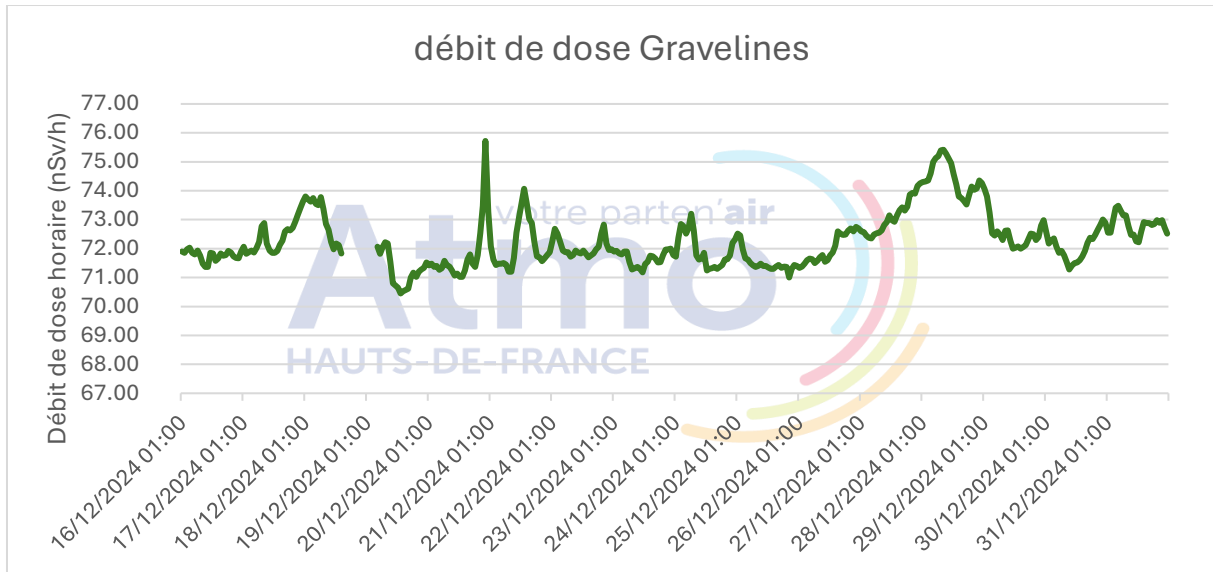

Moyennes journalières du rayonnement gamma à Gravelines

nSv/h	16/12/2024	17/12/2024	18/12/2024	19/12/2024	20/12/2024	21/12/2024	22/12/2024	23/12/2024	24/12/2024	25/12/2024	26/12/2024	27/12/2024	28/12/2024	29/12/2024	30/12/2024	31/12/2024
01:00	71.90	72.07	73.80		71.42	72.08	72.25	71.90	71.72	72.52	71.33	72.60	74.30	74.07	72.57	72.55
02:00	71.85	71.82	73.70		71.48	71.62	72.68	71.92	72.38	72.45	71.38	72.57	74.32	73.80	72.18	72.55
03:00	71.98	71.88	73.62		71.37	71.43	72.52	71.83	72.85	71.98	71.48	72.45	74.35	73.25	72.28	72.98
04:00	72.03	71.93	73.75		71.40	71.48	72.25	71.80	72.77	71.67	71.60	72.38	74.60	72.53	72.35	73.42
05:00	71.85	71.87	73.55	72.07	71.27	71.48	71.93	71.90	72.52	71.62	71.65	72.35	75.00	72.45	72.07	73.48
06:00	71.80	72.02	73.50	71.82	71.32	71.50	71.88	71.90	72.73	71.50	71.63	72.48	75.13	72.60	71.85	73.30
07:00	71.93	72.23	73.78	72.05	71.58	71.45	71.88	71.53	73.20	71.42	71.50	72.53	75.20	72.47	71.92	73.15
08:00	71.75	72.77	73.37	72.22	71.42	71.20	71.72	71.28	72.63	71.37	71.58	72.55	75.40	72.30	71.77	73.15
09:00	71.48	72.88	72.85	72.17	71.38	71.20	71.78	71.32	71.77	71.40	71.70	72.63	75.42	72.62	71.53	72.77
10:00	71.37	72.18	72.65	71.55	71.23	71.68	71.93	71.37	71.62	71.48	71.78	72.82	75.28	72.63	71.28	72.47
11:00	71.37	71.93	72.23	70.80	71.07	72.55	71.87	71.30	71.65	71.40	71.55	72.92	75.12	72.27	71.42	72.48
12:00	71.85	71.85	71.98	70.73	71.13	73.07	71.83	71.18	71.85	71.40	71.60	73.15	74.95	72.00	71.50	72.25
13:00	71.83	71.85	72.18	70.65	71.03	73.57	71.93	71.47	71.25	71.35	71.77	72.98	74.57	72.03	71.52	72.22
14:00	71.58	71.92	72.12	70.45	71.03	74.07	71.82	71.55	71.30	71.30	71.87	72.93	74.22	72.08	71.60	72.60
15:00	71.65	72.13	71.83	70.53	71.25	73.57	71.70	71.75	71.32	71.30	72.10	73.15	73.80	72.00	71.73	72.92
16:00	71.83	72.28		70.57	71.62	73.03	71.77	71.73	71.37	71.38	72.60	73.33	73.75	72.05	71.92	72.88
17:00	71.75	72.60		70.62	71.80	72.88	71.83	71.65	71.30	71.43	72.52	73.43	73.65	72.12	72.20	72.88
18:00	71.78	72.67		71.00	71.48	72.23	71.98	71.52	71.37	71.33	72.47	73.32	73.53	72.32	72.38	72.82
19:00	71.92	72.63		71.17	71.37	71.73	72.07	71.53	71.43	71.38	72.48	73.45	73.85	72.52	72.33	72.85
20:00	71.87	72.72		71.03	71.78	71.70	72.52	71.78	71.62	71.37	72.62	73.87	74.15	72.50	72.47	72.98
21:00	71.73	72.93		71.20	72.53	71.57	72.83	71.97	71.63	71.00	72.70	73.92	74.03	72.30	72.65	72.90
22:00	71.68	73.17		71.28	73.48	71.67	72.17	71.98	71.77	71.30	72.60	73.90	74.08	72.40	72.82	72.98
23:00	71.67	73.40		71.33	75.72	71.78	71.95	72.00	72.20	71.43	72.75	74.17	74.35	72.80	73.00	72.73
00:00	71.90	73.62		71.52	73.27	71.88	71.98	71.78	72.32	71.40	72.70	74.25	74.27	72.98	72.90	72.52