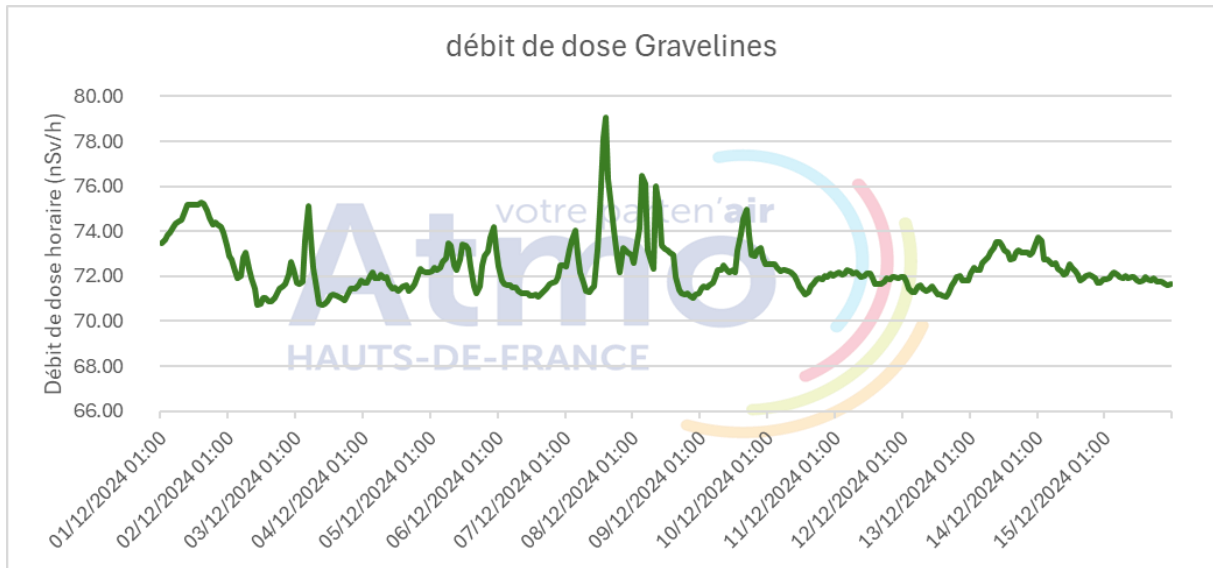

Moyennes journalières du rayonnement gamma à Gravelines

nSv/h	01/12/2024	02/12/2024	03/12/2024	04/12/2024	05/12/2024	06/12/2024	07/12/2024	08/12/2024	09/12/2024	10/12/2024	11/12/2024	12/12/2024	13/12/2024	14/12/2024	15/12/2024
01:00	73.45	72.90	71.70	71.72	72.25	72.42	72.43	72.60	71.45	72.52	72.12	71.98	72.12	73.73	71.88
02:00	73.63	72.75	71.65	71.73	72.37	71.80	73.20	73.50	71.57	72.53	72.17	71.77	72.40	73.57	71.90
03:00	73.83	72.23	71.77	72.00	72.27	71.68	73.62	74.12	71.52	72.52	72.07	71.45	72.27	72.75	72.07
04:00	73.93	71.92	73.60	72.17	72.37	71.62	74.02	76.50	71.62	72.37	72.13	71.27	72.28	72.76	72.18
05:00	74.22	72.03	75.13	71.92	72.62	71.58	72.95	76.10	71.72	72.20	72.30	71.27	72.57	72.62	72.05
06:00	74.35	72.83	73.67	71.90	72.80	71.48	72.15	73.17	71.95	72.30	72.23	71.55	72.68	72.53	71.98
07:00	74.45	73.03	72.38	72.05	73.48	71.50	71.73	72.65	72.27	72.28	72.10	71.62	72.87	72.57	71.92
08:00	74.53	72.35	71.43	71.92	73.35	71.37	71.33	72.33	72.30	72.22	72.15	71.47	73.07	72.32	72.00
09:00	74.75	71.92	70.80	71.98	72.47	71.22	71.27	76.00	72.47	72.18	72.05	71.33	73.27	72.23	71.93
10:00	75.17	71.47	70.73	71.63	72.27	71.22	71.45	75.00	72.28	72.02	71.98	71.40	73.50	72.08	71.98
11:00	75.18	70.73	70.80	71.43	72.72	71.23	71.53	73.37	72.18	71.82	72.02	71.53	73.50	72.12	71.95
12:00	75.20	70.78	70.90	71.48	73.43	71.12	73.23	73.20	72.30	71.55	72.10	71.38	73.35	72.53	71.82
13:00	75.20	71.02	71.12	71.37	73.38	71.15	74.95	73.17	72.17	71.35	72.10	71.17	73.18	72.38	71.77
14:00	75.17	71.03	71.20	71.43	73.20	71.18	78.20	73.07	73.15	71.20	71.90	71.18	73.08	72.20	71.82
15:00	75.27	70.90	71.13	71.55	72.43	71.10	79.07	72.97	73.87	71.27	71.63	71.15	72.75	72.07	71.97
16:00	75.25	70.90	71.08	71.60	71.53	71.22	76.32	71.97	74.58	71.57	71.63	71.10	72.82	71.83	71.88
17:00	74.93	71.03	71.02	71.37	71.23	71.32	74.97	71.40	74.95	71.68	71.68	71.25	73.03	71.93	71.80
18:00	74.60	71.25	70.92	71.52	71.57	71.47	74.05	71.25	73.85	71.85	71.77	71.58	73.15	72.00	71.90
19:00	74.32	71.43	71.15	71.67	72.47	71.65	72.78	71.20	72.93	71.92	71.90	71.75	73.05	72.07	71.78
20:00	74.38	71.57	71.47	72.07	72.90	71.70	72.17	71.23	72.90	71.88	71.87	71.97	73.07	72.02	71.77
21:00	74.30	71.65	71.43	72.35	73.12	71.78	73.27	71.12	73.15	72.02	71.95	72.03	73.07	71.92	71.77
22:00	74.18	72.05	71.47	72.23	73.73	71.95	73.18	71.05	73.25	71.97	71.95	71.83	72.93	71.72	71.65
23:00	73.92	72.62	71.62	72.18	74.18	72.50	73.05	71.18	72.80	72.10	71.90	71.83	73.08	71.70	71.62
00:00	73.35	72.32	71.80	72.17	73.22	72.48	72.97	71.25	72.53	72.03	71.97	71.83	73.47	71.85	71.67