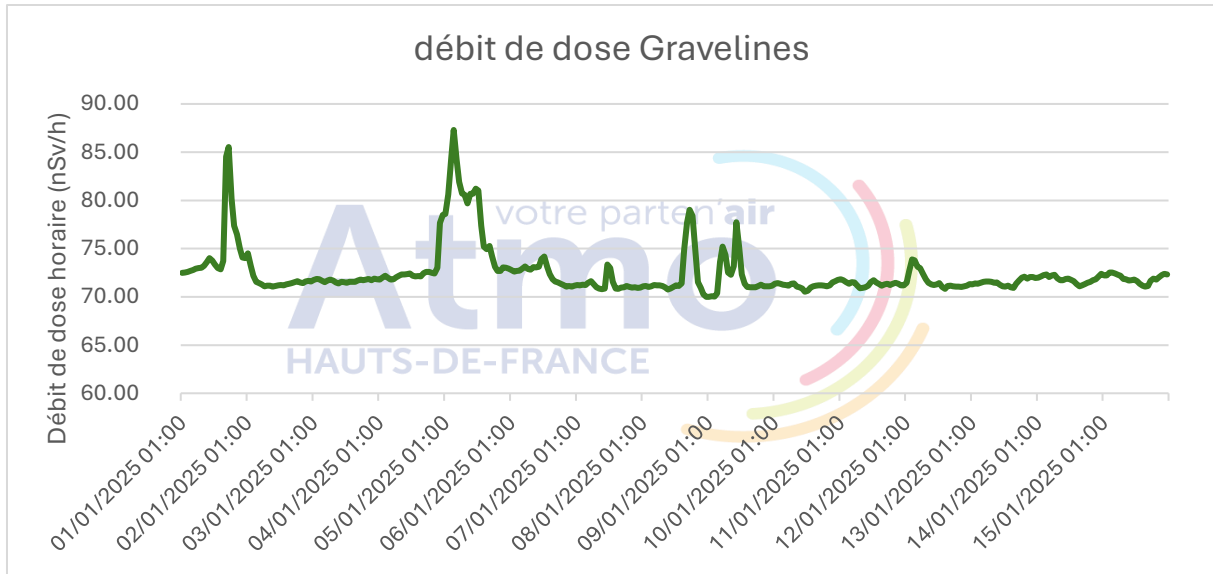

Station de Gravelines

Moyennes journalières du rayonnement gamma à Gravelines

nSv/h	01/01/2025	02/01/2025	03/01/2025	04/01/2025	05/01/2025	06/01/2025	07/01/2025	08/01/2025	09/01/2025	10/01/2025	11/01/2025	12/01/2025	13/01/2025	14/01/2025	15/01/2025
01:00	72.50	74.50	71.77	71.78	78.60	72.78	71.22	71.08	70.00	71.35	71.83	71.45	71.28	71.98	72.22
02:00	72.52	73.23	71.85	72.00	80.62	72.62	71.20	71.13	70.05	71.42	71.73	72.70	71.38	72.12	72.23
03:00	72.58	72.20	71.83	72.18	84.27	72.70	71.27	71.02	70.03	71.35	71.53	73.88	71.37	72.25	72.52
04:00	72.68	71.57	71.67	72.00	87.30	72.72	71.23	71.08	70.35	71.25	71.37	73.78	71.45	72.32	72.52
05:00	72.77	71.42	71.53	71.80	84.22	72.93	71.47	71.22	73.63	71.23	71.52	73.12	71.57	72.07	72.43
06:00	72.93	71.30	71.68	71.83	81.90	73.15	71.63	71.20	75.22	71.17	71.50	73.00	71.60	72.23	72.30
07:00	73.00	71.10	71.78	72.03	80.72	72.88	71.32	71.18	74.35	71.37	71.18	72.38	71.60	72.30	72.20
08:00	73.02	71.15	71.68	72.18	80.57	72.83	71.00	71.12	72.52	71.40	70.88	71.82	71.57	71.93	71.87
09:00	73.22	71.15	71.48	72.33	79.68	73.07	70.85	71.00	72.30	71.05	70.93	71.47	71.47	71.72	71.83
10:00	73.63	71.07	71.40	72.32	80.68	73.05	70.78	70.75	73.20	70.98	71.00	71.30	71.48	71.72	71.70
11:00	74.02	71.12	71.57	72.37	80.67	73.12	70.85	70.85	77.73	70.85	71.17	71.23	71.27	71.85	71.73
12:00	73.75	71.20	71.52	72.43	81.23	73.90	73.35	71.02	75.08	70.52	71.53	71.30	71.10	71.90	71.78
13:00	73.35	71.22	71.45	72.20	81.02	74.17	72.98	71.18	72.32	70.62	71.73	71.42	71.05	71.77	71.62
14:00	72.98	71.18	71.57	72.13	77.35	73.13	71.55	71.13	71.35	70.97	71.50	71.02	71.17	71.63	71.37
15:00	72.85	71.28	71.55	72.17	75.22	72.35	70.87	71.38	71.03	71.10	71.33	70.83	70.98	71.32	71.15
16:00	73.72	71.35	71.57	72.13	74.95	71.82	70.83	74.90	71.00	71.17	71.17	71.13	70.93	71.08	71.05
17:00	84.55	71.42	71.70	72.47	75.28	71.58	70.95	77.70	71.00	71.20	71.28	71.17	71.37	71.20	71.12
18:00	85.52	71.53	71.78	72.57	74.17	71.50	71.00	79.02	71.00	71.18	71.35	71.10	71.70	71.32	71.65
19:00	80.20	71.62	71.73	72.60	73.13	71.37	71.13	78.38	71.13	71.17	71.23	71.07	72.00	71.47	71.90
20:00	77.38	71.48	71.78	72.48	72.70	71.22	71.03	74.73	71.25	71.08	71.37	71.05	72.08	71.55	71.78
21:00	76.48	71.43	71.87	72.42	72.68	71.07	70.95	71.53	71.10	71.20	71.45	71.02	71.90	71.73	72.02
22:00	75.02	71.60	71.73	73.03	73.05	71.12	70.98	70.92	71.08	71.50	71.35	71.08	72.07	71.83	72.25
23:00	74.08	71.65	71.90	77.67	73.02	71.05	70.93	70.27	71.10	71.62	71.18	71.17	72.05	72.13	72.40
00:00	74.02	71.60	71.83	78.48	72.92	71.15	70.97	70.00	71.15	71.75	71.20	71.32	71.95	72.40	72.33