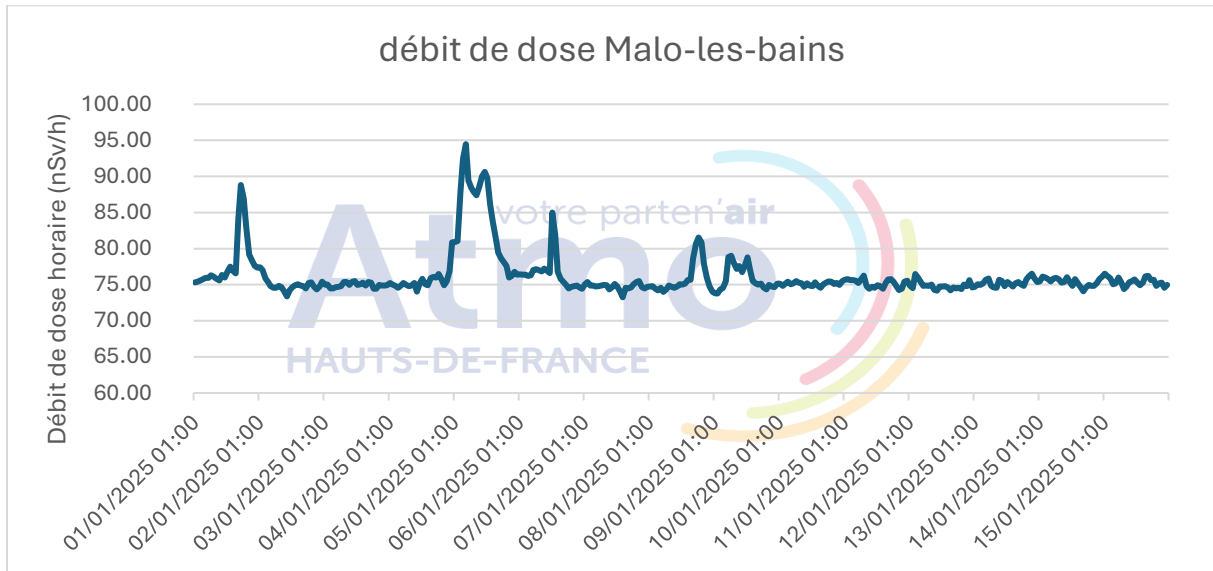

Période du 1 au 15 janvier 2025

Station de Malo-les-bains

Moyennes journalières du rayonnement gamma à Malo-les-bains

nSv/h	01/01/2025	02/01/2025	03/01/2025	04/01/2025	05/01/2025	06/01/2025	07/01/2025	08/01/2025	09/01/2025	10/01/2025	11/01/2025	12/01/2025	13/01/2025	14/01/2025	15/01/2025
01:00	75.32	77.43	75.23	75.25	80.90	76.42	75.05	74.75	73.82	75.15	75.68	74.87	74.70	75.45	76.52
02:00	75.42	77.03	75.02	75.03	81.05	76.38	75.35	74.78	73.75	74.82	75.78	74.53	75.08	76.12	76.15
03:00	75.58	75.85	74.72	74.83	87.78	76.37	74.88	74.43	74.35	75.15	75.65	76.47	74.98	75.98	75.92
04:00	75.78	75.37	75.15	74.58	92.45	76.20	74.87	74.22	74.53	75.40	75.62	75.93	75.17	75.78	75.07
05:00	75.93	74.77	76.07	74.88	94.47	76.28	74.73	74.55	75.47	75.07	75.55	75.37	75.68	75.45	75.20
06:00	75.95	74.58	76.02	75.22	89.43	77.07	74.77	74.00	78.82	75.20	75.23	74.82	75.87	75.87	75.98
07:00	76.30	74.57	76.35	74.98	88.43	77.15	74.90	74.37	79.00	75.48	75.78	74.87	74.85	75.93	75.38
08:00	76.08	74.85	75.68	74.78	87.82	77.00	74.97	74.90	78.05	75.30	76.27	74.85	74.63	75.73	74.38
09:00	75.83	74.68	75.20	74.88	87.37	76.82	74.93	74.70	77.17	75.20	74.77	75.02	74.57	75.30	74.73
10:00	75.57	74.03	74.90	75.23	88.57	77.23	74.33	74.55	77.58	74.72	74.43	74.32	75.68	75.35	75.32
11:00	76.33	73.37	74.10	74.02	89.97	76.95	74.68	74.75	76.73	75.20	74.70	74.17	75.48	76.05	75.48
12:00	75.97	74.28	74.50	75.18	90.62	76.63	75.12	75.07	77.60	74.90	74.57	74.73	74.80	75.42	75.73
13:00	76.80	74.68	74.72	75.82	89.77	85.00	74.73	75.00	78.78	74.78	74.92	74.75	75.38	74.85	75.27
14:00	77.48	74.93	74.57	75.05	86.05	81.95	74.03	75.15	77.00	75.33	74.77	74.80	75.10	75.75	74.93
15:00	76.93	75.08	75.20	74.93	83.75	76.78	73.25	75.65	75.48	74.82	74.45	74.63	74.73	75.18	75.27
16:00	76.57	74.90	74.75	75.88	81.53	75.82	74.57	75.67	75.18	74.57	75.18	74.20	75.18	74.70	76.17
17:00	84.03	74.78	74.38	76.10	79.43	75.40	74.48	78.68	75.02	75.00	75.73	74.62	75.37	74.08	76.23
18:00	88.82	74.50	74.10	75.98	78.63	74.98	74.62	80.68	75.13	75.27	75.77	74.48	75.08	74.60	75.63
19:00	86.95	75.22	74.33	76.47	78.15	74.47	75.07	81.55	74.60	75.47	75.40	74.57	74.83	74.95	75.68
20:00	82.92	75.33	75.08	75.73	77.58	74.72	75.37	80.87	74.33	75.40	74.78	74.38	75.72	74.82	74.83
21:00	79.18	74.70	75.43	74.93	75.97	74.78	75.48	77.82	74.97	75.12	74.27	75.02	76.15	74.82	75.18
22:00	78.42	74.37	75.23	75.45	76.20	74.90	74.67	75.95	74.73	75.25	74.45	74.80	76.53	75.18	75.28
23:00	77.65	74.75	74.72	76.87	76.80	74.62	74.47	74.80	74.67	74.97	75.43	75.62	75.90	75.77	74.55
00:00	77.38	75.40	75.57	80.85	76.40	74.42	74.72	74.02	75.13	75.50	75.53	74.62	75.37	76.12	74.95